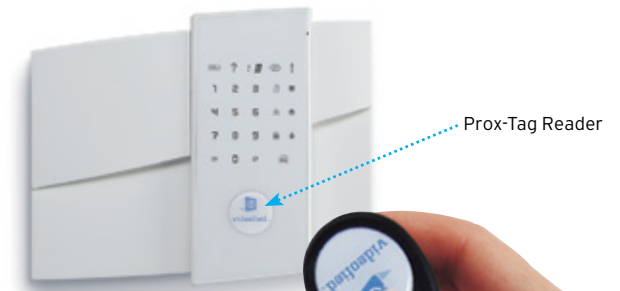

Simple to Use Prox-Tag Arming