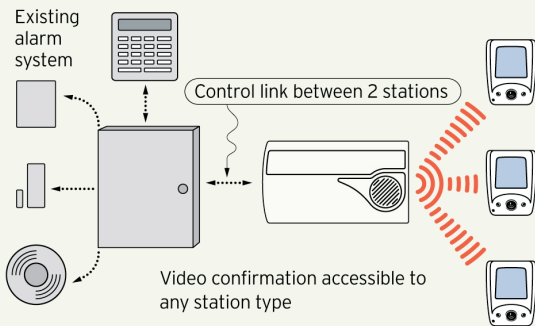

**Video Security - UNPLUGGED** Add video security to existing intrusion alarms. Wireless cameras mount anywhere and need no AC power. XTENDER sends proof of intrusion to monitoring station over phone, IP or cell network.

## XTENDER

integrates wireless cameras/ motion sensors to supplement your existing intrusion alarm. The keypad and arming/ disarming of the existing system remains unchanged. The user interface remains that of the original system.

XTENDER enhances blind intrusion alarms with true night vision video security. The intruder trips the motion sensor, the camera takes a 10 second video that is sent over RF to the controller and then over phone, IP or the cell network to the monitoring station for review.

### Eliminate false alarms thanks to XTENDER!

Is your site already equipped with an intrusion alarm? We have the solution that will allow you to upgrade to video verification: XTENDER. No modification and no change for the user! XTENDER is armed/disarmed by the existing system. When the motion sensor is tripped, the cameras take a 10 second video of the potential intrusion and send it to a monitoring station. XTENDER protects your privacy since the system only films in cases of intrusion.